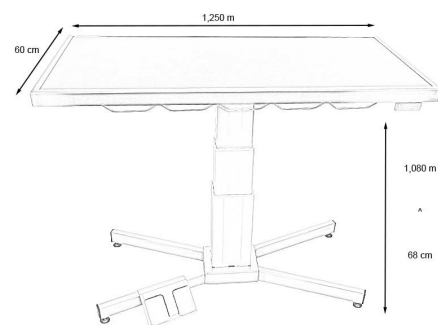

#### Caractéristiques Techniques

- Table de consultation avec pied en X
- Plateau avec tapis (diversion marine) et cadre
- Colonne électrique
- Montée et descente électrique par commande au pied
- Crochets d'attache
- Taille du plateau : 125 x 60 cm
- Hauteur de la table : de 68 à 108 cm

 This veterinary consultation table, designed to meet the needs of professionals, combines comfort, practicality, and durability.

- **X-foot design**: Provides optimal stability during consultations, ensuring a solid and reliable base.
- **Carpeted top**: Designed for the comfort of animals, it is covered with a non-slip mat and supported by a sturdy frame for increased durability.
- **Electric height adjustment**: Allows for quick and easy height adjustments, ensuring optimal comfort for both the veterinarian and the animal.

#### Technical Characteristics

- Consultation table with X-shaped base
- Tray with fabric (marine diversion) and frame
- Electric column
- Electric lift and descent controlled by foot pedal
- Attachment hooks
- Tray size: 125 x 60 cm
- Table height: adjustable from 68 to 108 cm.

Références	Hauteur max	Hauteur min	Taille du plateau
AC-TA600000	108 cm	68 cm	129 x 60 cm