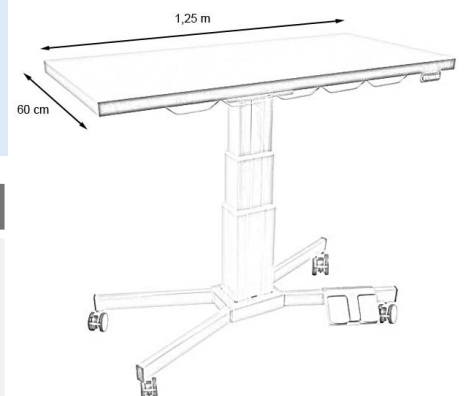

Caractéristiques Techniques

- Table de consultation avec pied en X
- Plateau plat inox
- Table équipée de 4 roues mobiles à 360°
- Colonne électrique
- Montée et descente électrique par commande au pied
- Crochets d'attache
- Taille du plateau : 125 x 60 cm
- Hauteur de la table : de 68 à 108 cm

 Discover our X-foot veterinary consultation table, designed to provide comfort and practicality during your consultations.

- **Flat Stainless Steel Top**: Ensures impeccable hygiene and optimal durability, this flat stainless steel top is easy to clean and perfect for daily use.
- **4 Mobile Wheels**: Provide maximum mobility, allowing you to easily move the table from one location to another without effort.
- **Electric Height Adjustment**: Offers quick and easy height adjustment, ensuring optimal comfort for both the veterinarian and the animal throughout the consultation.

Technical Characteristics

- Consultation table with X-shaped base
- Flat Stainless Steel Top
- Equipped with 4 mobile wheels that rotate 360°
- Electric column
- Electric lift and descent controlled by foot pedal
- Attachment hooks
- Tray size: 125 x 60 cm
- Table height: adjustable from 68 to 108 cm.

Références	Désignation	Taille du plateau
AC-TA600110	Table consultation pied X, plateau plat inox, 4 roues,	129 x 60 cm