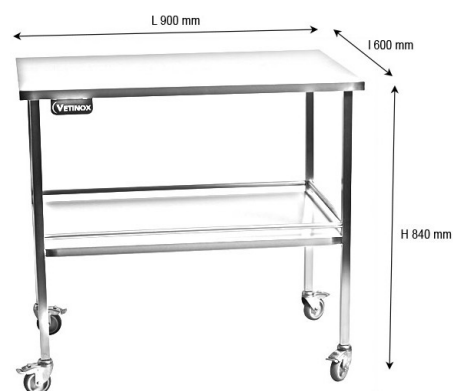

#### Caractéristiques Techniques

- Matériel : acier inoxydable
- Galerie sur les 4 côtés
- Équipé de 4 roues, dont 2 à freins
- Tablettes en inox
- Également disponibles avec des tablettes en verre

 Stainless steel veterinary chair, designed to provide a convenient and hygienic solution during veterinary procedures.

- **Stainless Steel Material**: Ensures long-lasting strength and meets the strict hygiene standards of veterinary environments.
- **4 Mobile Wheels**: Equipped with two brake wheels, it guarantees easy mobility and increased stability during use.
- **2 Stainless steel shelves**: Perfect for organizing and securing instruments during operations, with raised edges to prevent accidental falls.

This table top combines functionality, practicality and robustness, making it an indispensable tool for any veterinary clinic.

#### Technical Characteristics

- Material: stainless steel
- Gallery on 4 sides
- Equipped with 4 wheels, 2 of which with brakes
- Stainless steel shelves
- Also available with glass shelves

Références	Désignation	Dimensions
AC-EQ600021	Guéridon Eco Inox : 2 plateaux	L 90 × P 60 × H 84 cm