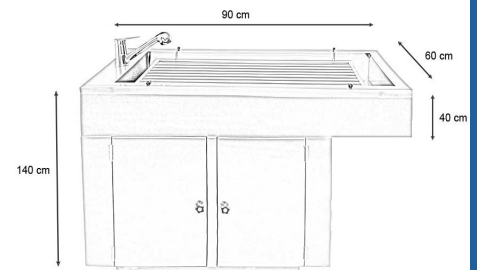

#### Caractéristiques Techniques

- Plateau à barreaux (diamètre de 30 mm, espacés chacun de 10mm) ou perforé (trous de diamètre 8 mm, espacés chacun de 60mm) amovible
- Profondeur de 40 cm
- Hauteur idéale pour travailler assis
- Robinet mélangeur avec douchette
- Evacuation centrale
- Possibilité d'ajouter un sabot (profondeur de 16 cm)

Références	Désignation	Dimensions
AC-TA170010	Table de préparation plateau barreaux avec 2 portes et habillage	140 × 60 × 90 cm

 This stainless steel veterinary prep table is designed to provide a practical, durable, and functional solution for veterinarians, ensuring optimal safety during animal care.

- **Robust and Practical Design:** Made of stainless steel, this table features a slatted top, offering excellent support and stability, particularly suitable for handling animals.
- **Slatted Top:** The top is designed to ensure maximum stability during care. The slats allow optimal drainage of fluids while providing secure support during procedures.
- **Mixer Tap with Handheld Shower:** The table is equipped with an integrated mixer tap and handheld shower, facilitating hygiene and cleaning during care.
- **Practical Storage:** The table's housing includes two doors, providing functional storage space for veterinary equipment, allowing for optimal organization and easy access to necessary tools.

#### Technical Characteristics

- Removable slatted tray (30 mm diameter, spaced 10 mm apart) or perforated (8 mm diameter holes, spaced 60 mm apart)
- Depth of 40 cm
- Ideal height for seated work
- Mixer tap with hand shower
- Central drainage
- Option to add a footrest (depth of 16 cm)