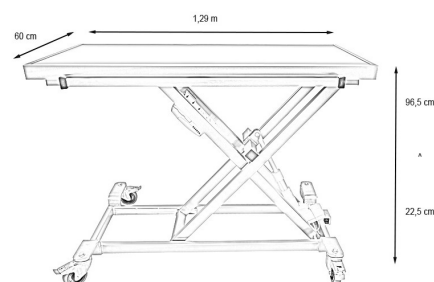

Références	Hauteur max	Hauteur min	Taille du plateau	Charge max
AC-TA100410	96,5 cm	22,5 cm	129 × 60 × 96,5 cm	100 kg

 The ELITE Stretcher Consultation Table, combining versatility and innovation, integrates a consultation table, lifting table, transport trolley, and built-in radiology tray to offer a comprehensive solution.

- **Variable Height:** Adjustable from 22.5 to 96.5 cm, this table not only facilitates animal lifting but also enhances consultations for professionals. It can effortlessly lift animals weighing up to 100 kg, including the largest ones.
- **Optimal Mobility:** Its frame is mounted on 4 self-guided wheels, allowing for quick and smooth transport of animals from one location to another with ease.
- **Customization:** Available with various options, this table can be fully customized to meet the specific needs of your veterinary practice.

Caractéristiques Techniques

- 4-in-1 Function: stretcher table, lifting table, consultation table, radiology table
- Electric control for raising and lowering via push button
- Silent electric actuator with smooth operation
- Integrated rechargeable autonomous battery 24 V (long-lasting)
- Table equipped with a radiology plate with a 16 mm scratch-resistant polyethylene coating in blue
- Table equipped with 4 mobile 360° natural rubber wheels (non-marking) with braking system
- Cross mechanism for maximum stability
- Table made entirely of 304 L stainless steel
- Containment bar on each side of the table
- Stainless steel structure guaranteed for 5 years
- Electrical system guaranteed for 2 years

Références	Hauteur max	Hauteur min	Taille du plateau	Charge max
AC-TA100410	96,5 cm	22,5 cm	129 × 60 × 96,5 cm	100 kg