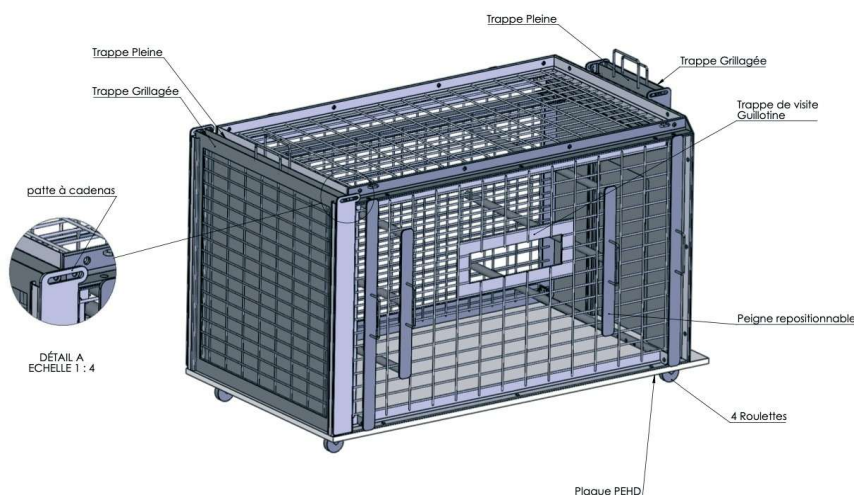

Références	Désignation	Dimensions
AC-ZPL-CC	CAGE DE CONTENTION	1500x800x900 (format sur mesure possible)

CONTENTION

-  Restraint cage for large and medium carnivores, designed to ensure safety and ease during medical care.
- Practical Access:** A large hatch on one side and a smaller hatch on the other allow for easy and secure access to the animal, simplifying interventions.
- Mesh Walls:** Provide full visibility and direct access to the animal's side during restraint, allowing for precise control during care.
- Restraint Grid:** Reduces the available space, encouraging the animal to press against the wall, thus facilitating examination, injections, or other necessary treatments.
- Secure Maneuverability:** The restraint grid can be adjusted from the outside of the cage, ensuring optimal safety for both the handler and the animal.
- Customization:** Options to add accessories based on specific needs, such as additional openings or water dispensers, to tailor the cage to the project's requirements.
- Flexible and Secure Solution:** A modular restraint cage that offers both safety and efficiency for the care of carnivores, while adapting to the diverse needs of zoological parks.