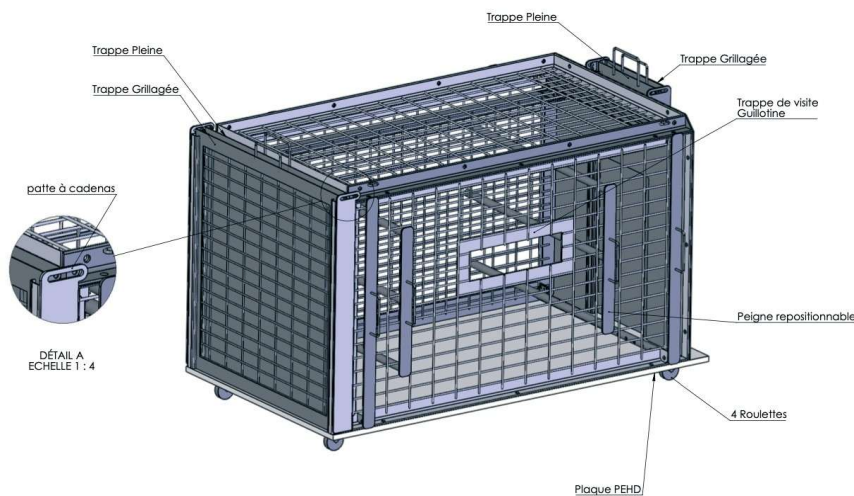

Références	Désignation	Dimensions
AC-ZPL-CC	CAGE DE CONTENTION	1500x800x900 (format sur mesure possible)

CONTENTION

-  Restraint cage for large and medium carnivores, designed to ensure safety and ease during medical care.
- Practical Access:** A large hatch on one side and a smaller hatch on the other allow for easy and secure access to the animal, simplifying interventions.
- Mesh Walls:** Provide full visibility and direct access to the animal's side during restraint, allowing for precise control during care.
- Restraint Grid:** Reduces the available space, encouraging the animal to press against the wall, thus facilitating examination, injections, or other necessary treatments.
- Secure Maneuverability:** The restraint grid can be adjusted from the outside of the cage, ensuring optimal safety for both the handler and the animal.
- Customization:** Options to add accessories based on specific needs, such as additional openings or water dispensers, to tailor the cage to the project's requirements.
- Flexible and Secure Solution:** A modular restraint cage that offers both safety and efficiency for the care of carnivores, while adapting to the diverse needs of zoological parks.