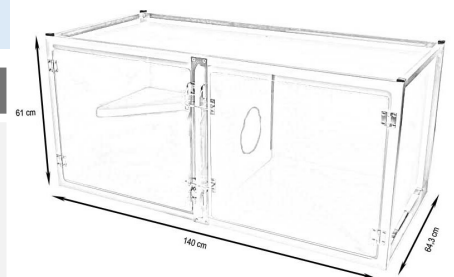

Caractéristiques Techniques

- Cage en polyester.
- Surface et hauteur optimisées.
- Cloison amovible en polyéthylène avec un passage pour entre les deux espaces.
- Un perchoir
- Porte composée d'une paroi en verre
- Loquets de porte facilement maniables et sécurisés.
- Statut GOLD de l'ISFM (Société internationale de médecine féline).

🇬🇧 Cat Friendly Hospitalization Cage for Long

- **Stays Optimized Design**: The dimensions and layout of the cage are specially designed to enhance the comfort of cats and reduce their stress.
- **Suitable for Long Stays**: The cage is equipped with a removable partition, creating two distinct spaces: a sleeping area on one side and a litter area on the other.
- **Well-being of Cats**: This configuration promotes a serene and pleasant environment for animals during their hospitalization.

Technical Characteristics

- Polyester Cage.
- Optimized surface and height.
- Removable polyethylene partition with a passage between the two spaces.
- A perch.
- Door composed of a glass panel.
- Easily manageable and secure door latches.
- GOLD status from ISFM (International Society of Feline Medicine)

POLYESTER

Références	Désignation	Dimensions P x L x H
AC-CP800024	Cage Hospitalisation Cat Friendly pour long séjour	Intérieur : 64,3 x 140 x 61 cm Extérieur : 64,3 x 145,8 x 66,5 cm Montée : 68 x 146,6 x 67 cm